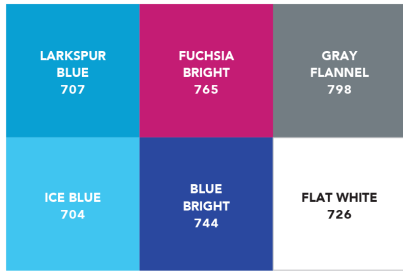

SILVER #PX20-S GOLD #PX20-G

\$3.75/ea

#32 RUBBER BAND

#RB32 1 lb / BAG

\$5.25

Valentine's with FISCH

COLORTOOL® Spray

Versatile, fast drying, satin color for delicate and sturdy surfaces. Fresh flower and Styrofoam™ safe. Mist color for a translucent finish. Apply 2-3 coats for coverage.