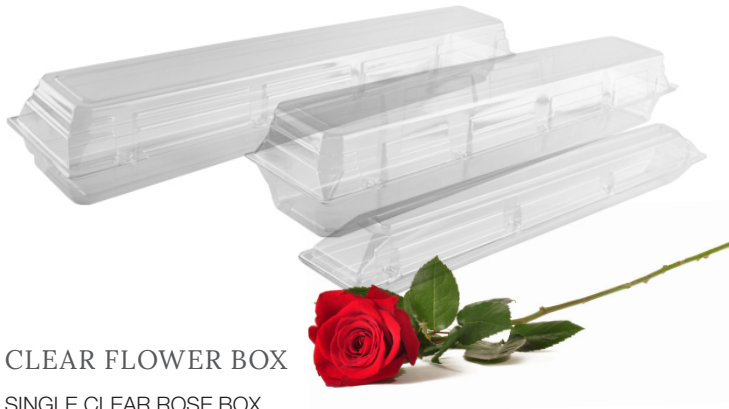

CLEAR FLOWER BOX

SINGLE CLEAR ROSE BOX

#267-100-09 25" x 2" x 2"/ PK 100 $75.00

DOZEN SHORT STEM ROSE BOX

#R25X5 25" x 5" x 4"/ PK 50 $60.00

DOZEN ROSE BOX

#R30X5 30" x 5" x 4"/ PK 50 $75.00

CLEAR CUT FLOWER BOX

#270-25-09 36" x 8"/ PK 25 $85.00

#543C 5" x 4" x 3"/ PK 200

$40.00