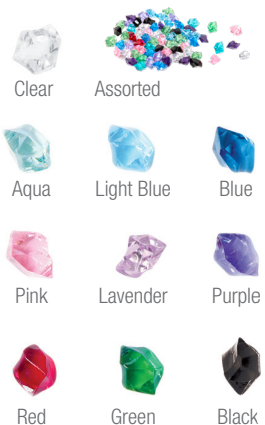

WATER BEADS

#WBEAD 500g / BOTTLE \$11.00

PEARL ON ROLL

#72-0033WH

8 mm, 60 ft L / ROLL

\$20.00 / ea

DIAMONDS ON ROLL

#72-0017CLAB

90 cut beads / ROLL

\$12.50 / ea

CRYSTAL STRANDS

#CRYSTAL-60 5' / PIECE

\$5.75 / each

ARCYLICS

MANY COLORS IN STOCK

#ARC1 1 lb / BAG \$3.75
 #ARC3 3 lb / BAG \$10.00

FLAT GEMS

#GEMS

6 - 5 lb bags 30 lb / BOX
 \$20.00

NEW

MARBLES

#MRBLE

6 - 5 lb bags 30 lb / BOX
 \$20.00

NEW