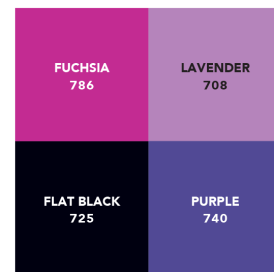

SILVER #PX20-S GOLD #PX20-G

\$3.75/ea

#32 RUBBER BAND

#RB32 1 lb / BAG

\$5.25

Valentine's with FISCH

COLORTOOL® Spray

Versatile, fast drying, satin color for delicate and sturdy surfaces. Fresh flower and Styrofoam™ safe. Mist color for a translucent finish. Apply 2-3 coats for coverage.