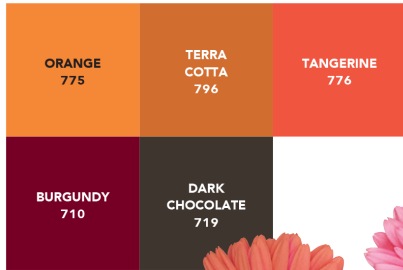

SILVER #PX20-S GOLD #PX20-G

\$3.75/ea

#32 RUBBER BAND

#RB32 1 lb / BAG

\$5.25

Valentine's with FISCH

COLORTOOL® Spray

Versatile, fast drying, satin color for delicate and sturdy surfaces. Fresh flower and Styrofoam™ safe. Mist color for a translucent finish. Apply 2-3 coats for coverage.