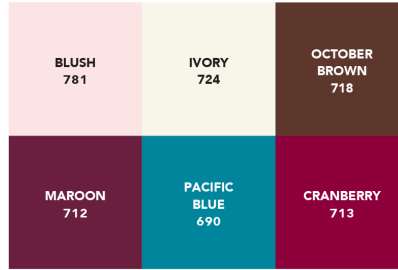

SILVER #PX20-S GOLD #PX20-G

\$3.75/ea

#32 RUBBER BAND

#RB32 1 lb / BAG

\$5.25

Valentine's with FISCH

COLORTOOL® Spray

Versatile, fast drying, satin color for delicate and sturdy surfaces. Fresh flower and Styrofoam™ safe. Mist color for a translucent finish. Apply 2-3 coats for coverage.